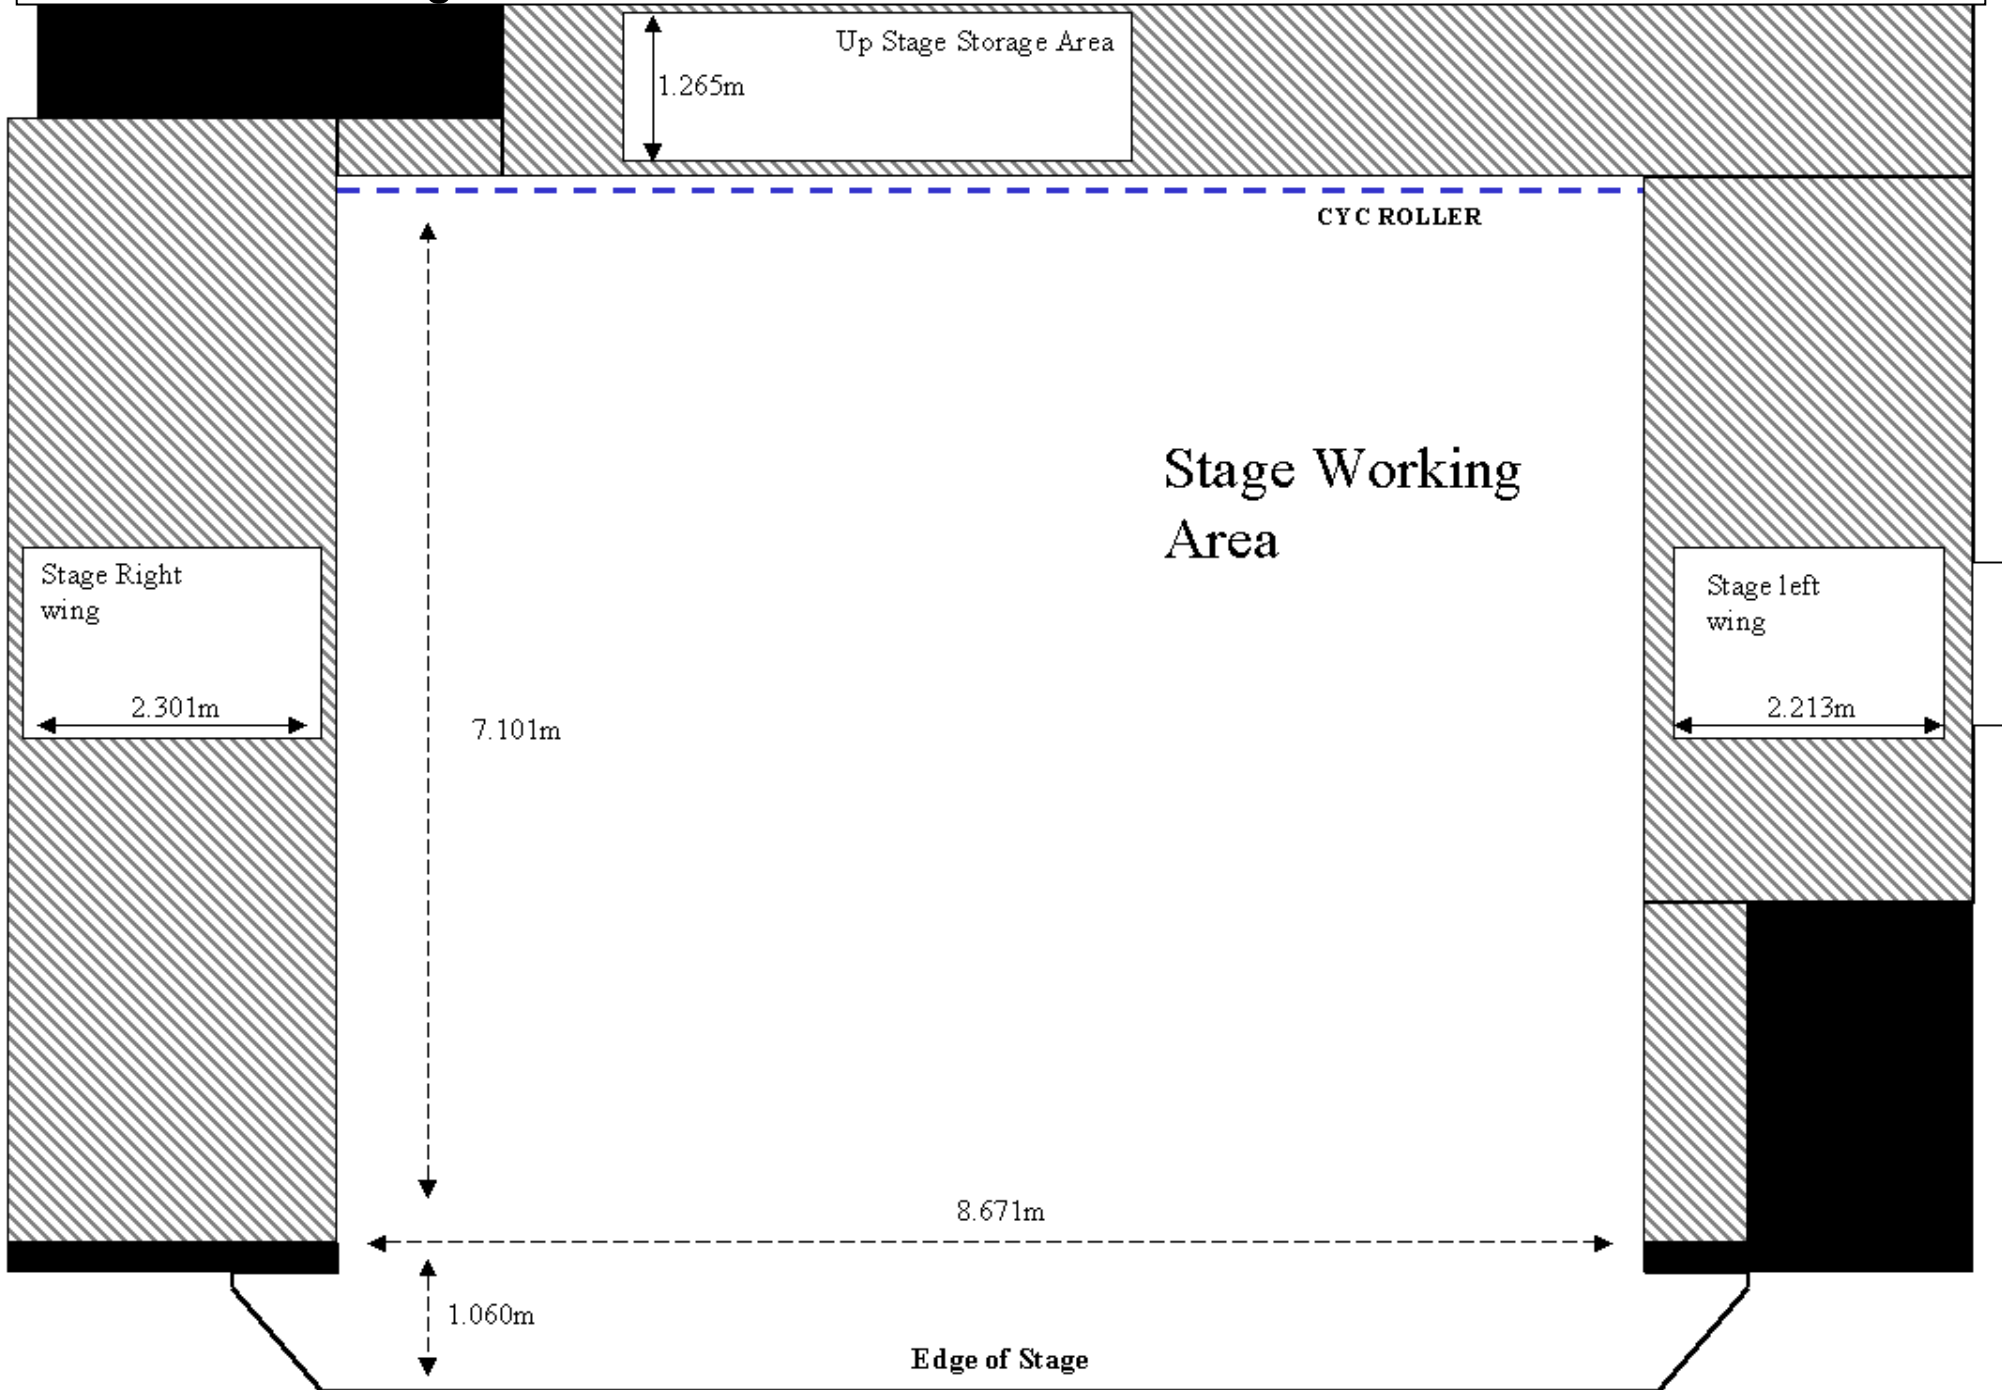

Marine Hall
 Fleetwood
 Stage Side
 Elevation
 2003.

Scale :
 20mm – 1m

Marine Hall Stage Dimension – Scale: 20mm – 1m

Please Note All Equipment
Is Shared Between Two
Venues

Please Contact The Stage
Crew Before Your Event To
Arrange Equipment
Requirements.

Stage hardware

Proscenium opening 8.671m (28ft - 2in)

Distance from safety curtain to
Cyclorama - 7.101m (23ft - 1in)

Distance from safety curtain to
Front of stage - 1.060m (3ft - 5 in)

Safety curtain - Fibreglass material on roller (Ty-glass)

Number of tab tracks - 5 rope run split tracks (all on hydraulic hand winch) plus
House tab track, which is motorised

Tabs

Curtains available (all tabs and legs are approx. 15ft high and
Borders are full stage width at either 3ft or 4ft depth).

4 - 8x4ft x 18ins high wooden folding

6 - 8x4ft x 12 ins high wooden folding

2 - 4x4ft x 12 ins high wooden folding

4 - 4x2ft x 18 ins high wooden folding

2 - 4x2ft x 12 ins high wooden folding

All wooden rostra have polished wood tops.